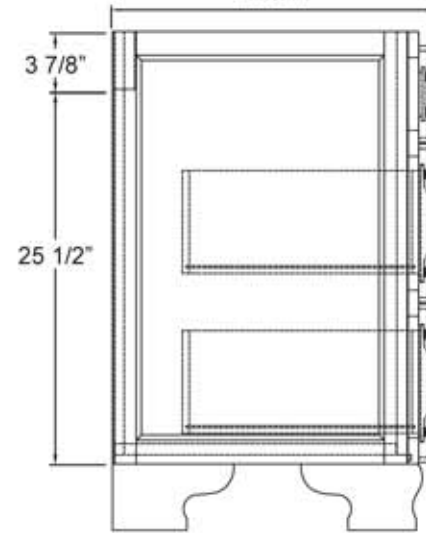

HAWTHORNE COLLECTION

60"

21 3/4"

60" Vanity
HANA-6021D

24 3/8"

11 1/4"

24 3/8"