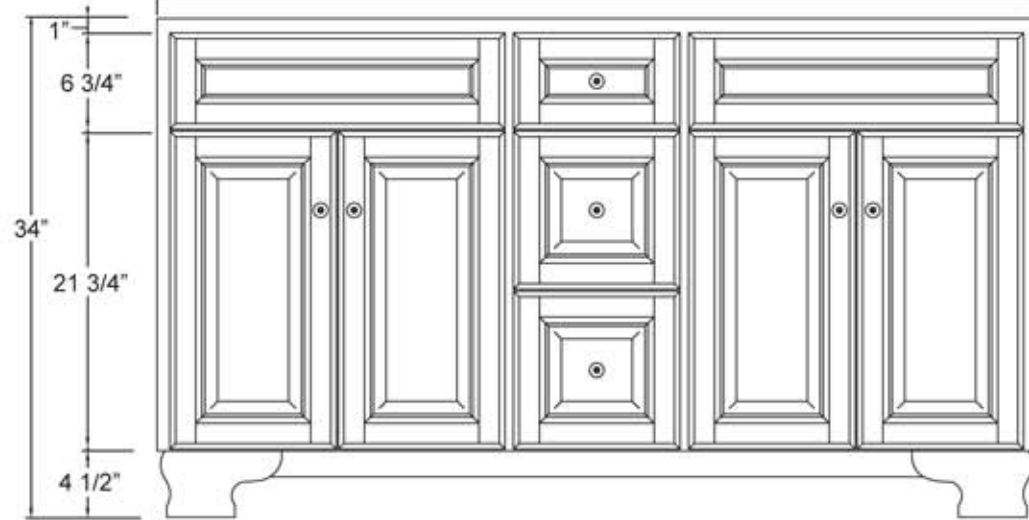

HAWTHORNE COLLECTION

60"

21 3/4"

60" Vanity
HANA-6021D

24 3/8"

11 1/4"

24 3/8"