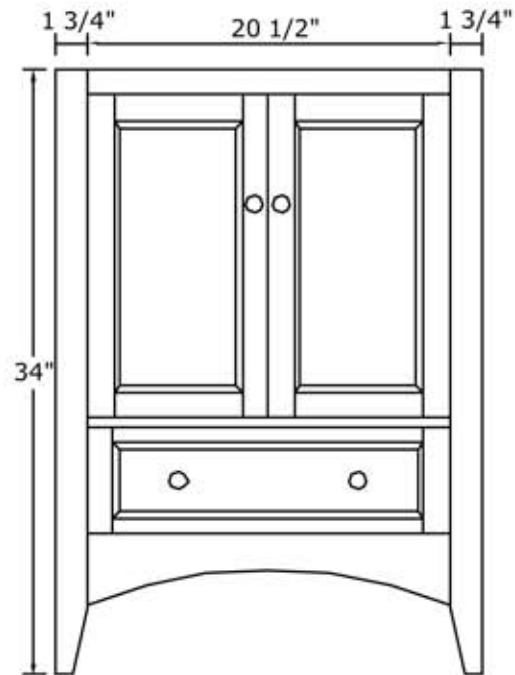

# BERKSHIRE COLLECTION

24" Vanity  
BECA-2421D