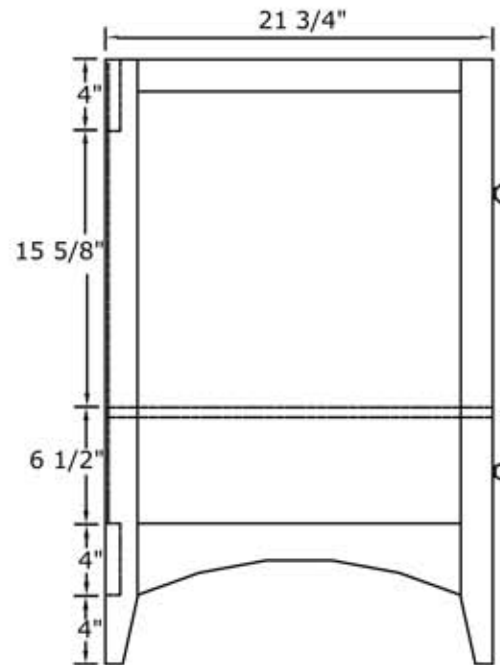

# BERKSHIRE COLLECTION

24" Vanity  
BECA-2421D