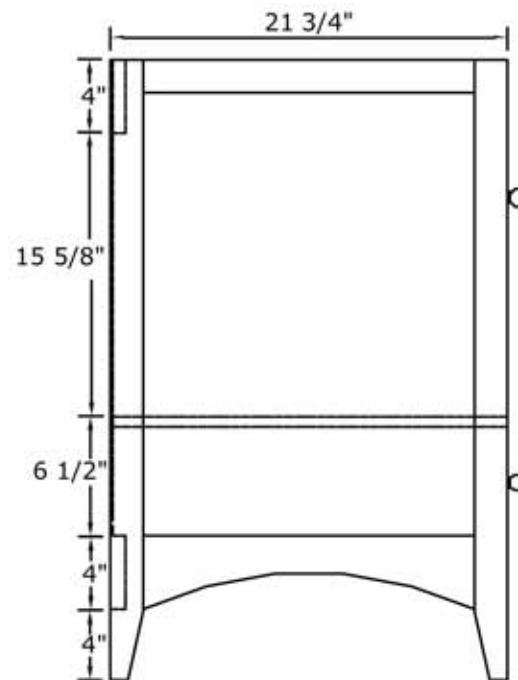

BERKSHIRE COLLECTION

30" Vanity
BECA-3021D