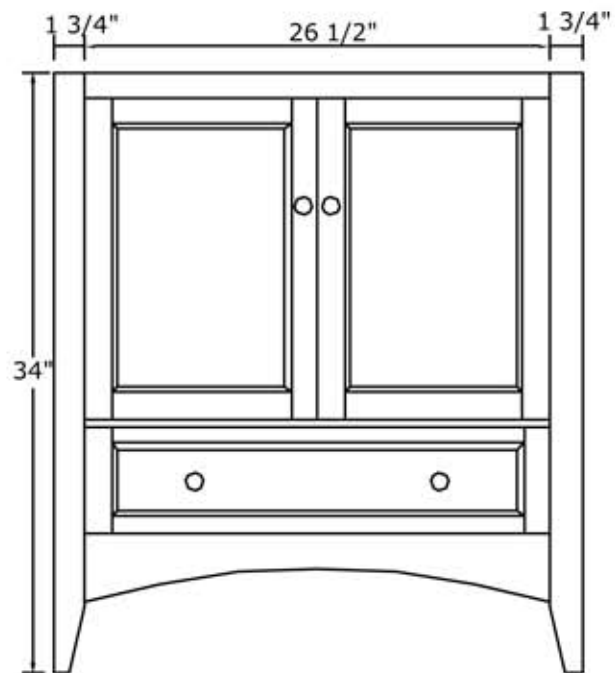

BERKSHIRE COLLECTION

30" Vanity
BECA-3021D